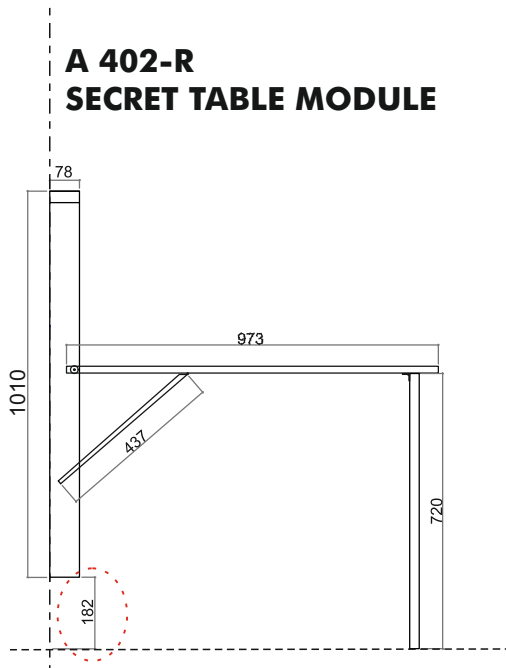

Track Title	Piece	(inch)			(mm)			
		Thickness	Length	Width	Piece	Thick	Height	Most
A	1	3,07	39,76	34,33	1	78	1010	872

Accessories List

CT - 03 (6x50) mm 4 / piece	SN - 01 (M6) 4 / piece	PL - 03 (6x12x1) mm 4 / piece

A 402-R SECRET TABLE MODULE