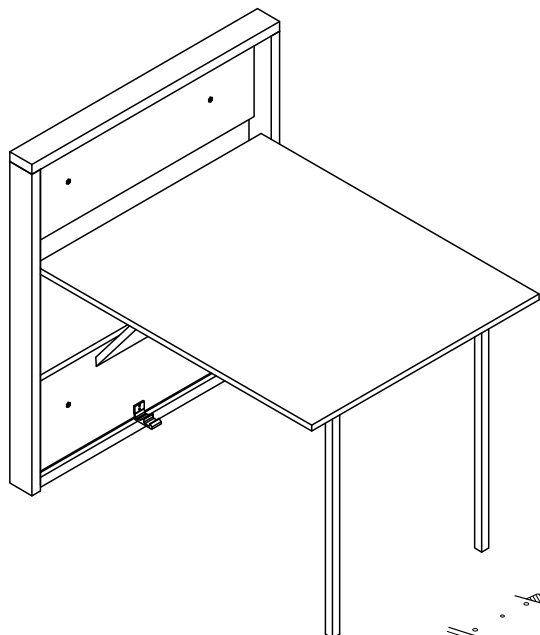

## A 402-R SECRET TABLE MODULE

Technical Service

End User

VIDEO

link

Track Title	Piece	(inch)			(mm)			
		Thickness	Length	Width	Piece	Thick	Height	Most
A	1	3,07	39,76	34,33	1	78	1010	872